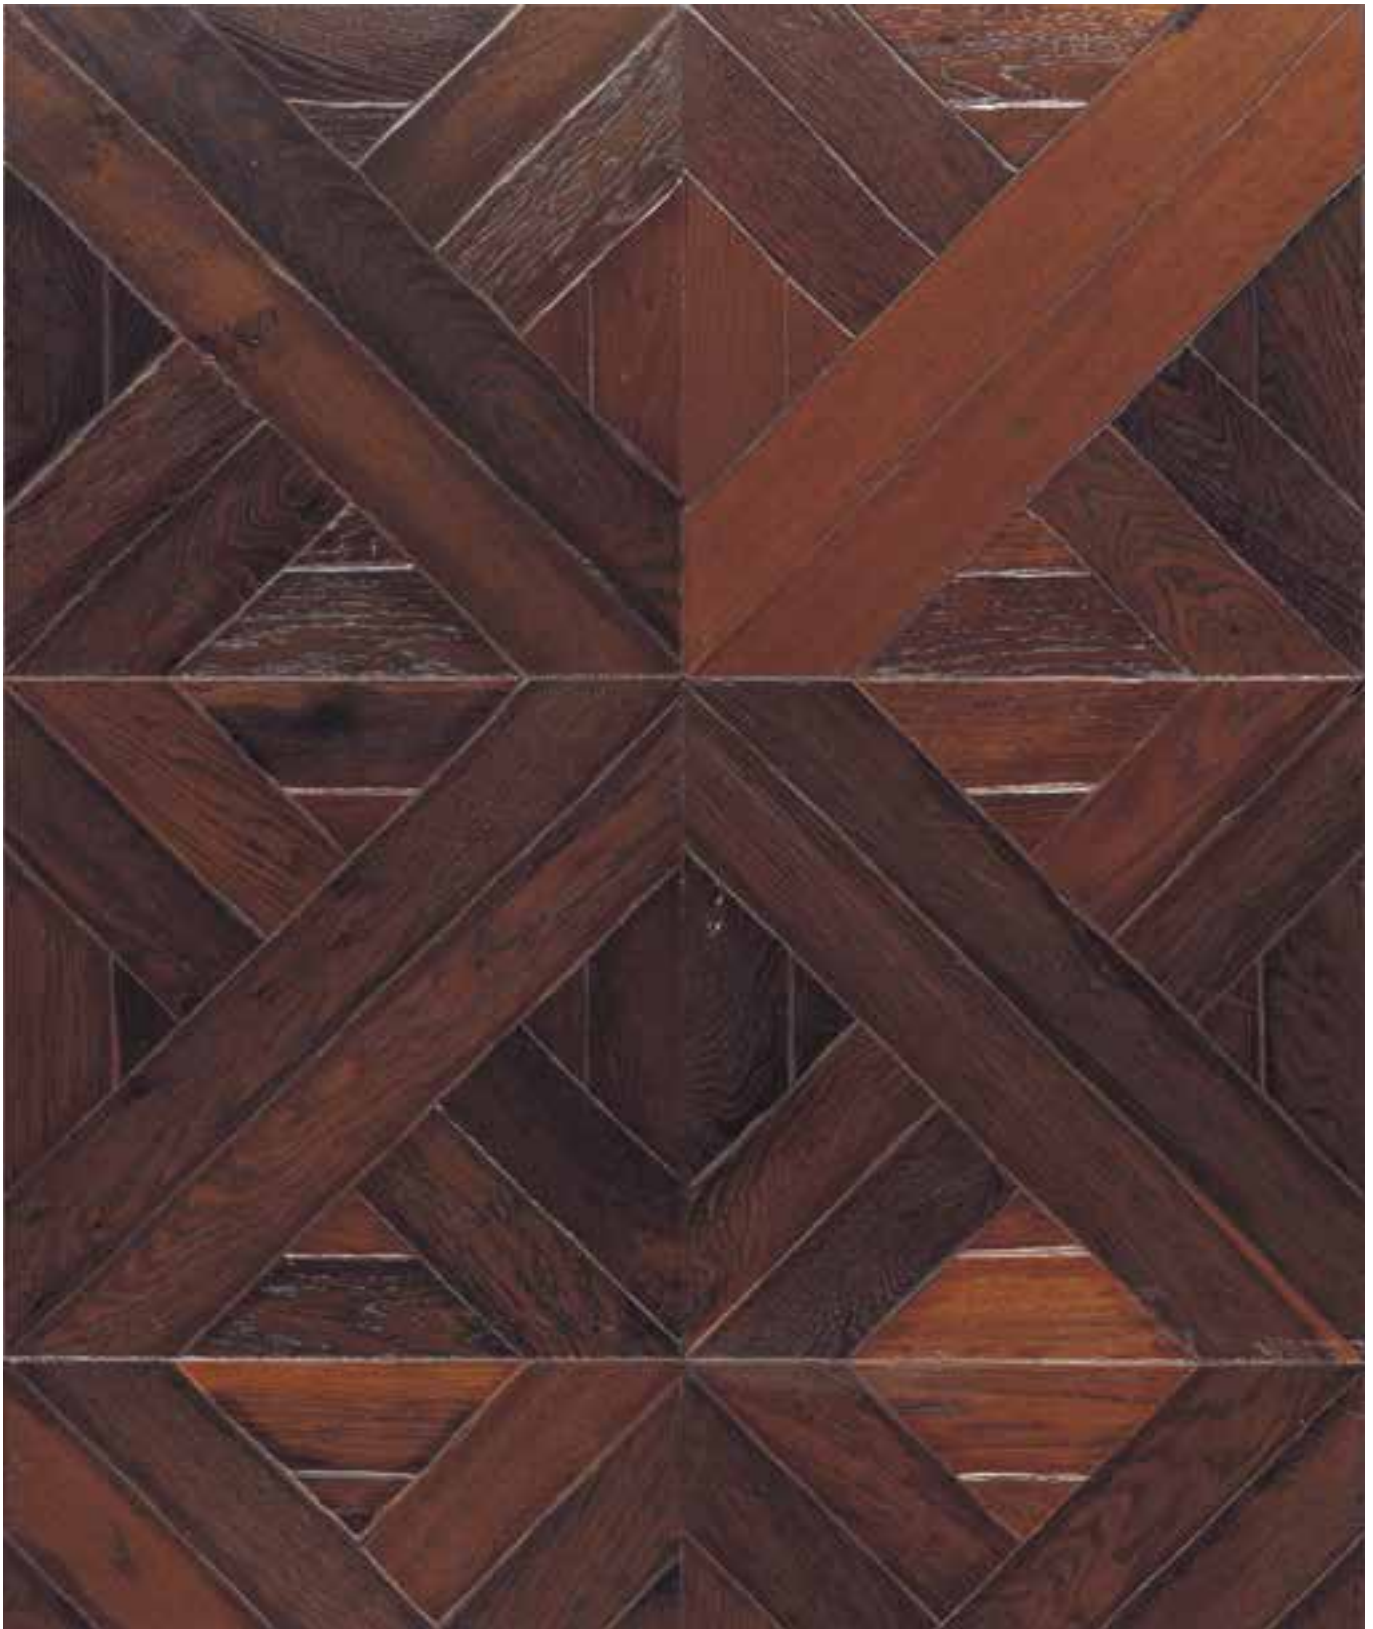

CLASSIC

Natural Wood

Floor Covering: Classic Ebano Luxor

CLASSIC

Natural Wood

CLASSIC EBANO LUXOR

DESCRIPTION	FORMAT	CODES	GROUP	PCS	M ²	KG
Classic Ebano Luxor	39cm x 39cm x 1,3cm 15 11/32" x 15 11/32" x 1/2"	100246630	G-283	8 x Cj 432 x Pal	1,2168 x Cj 65,7072 x Pal	13,75 x Cj 742,61 x Pal