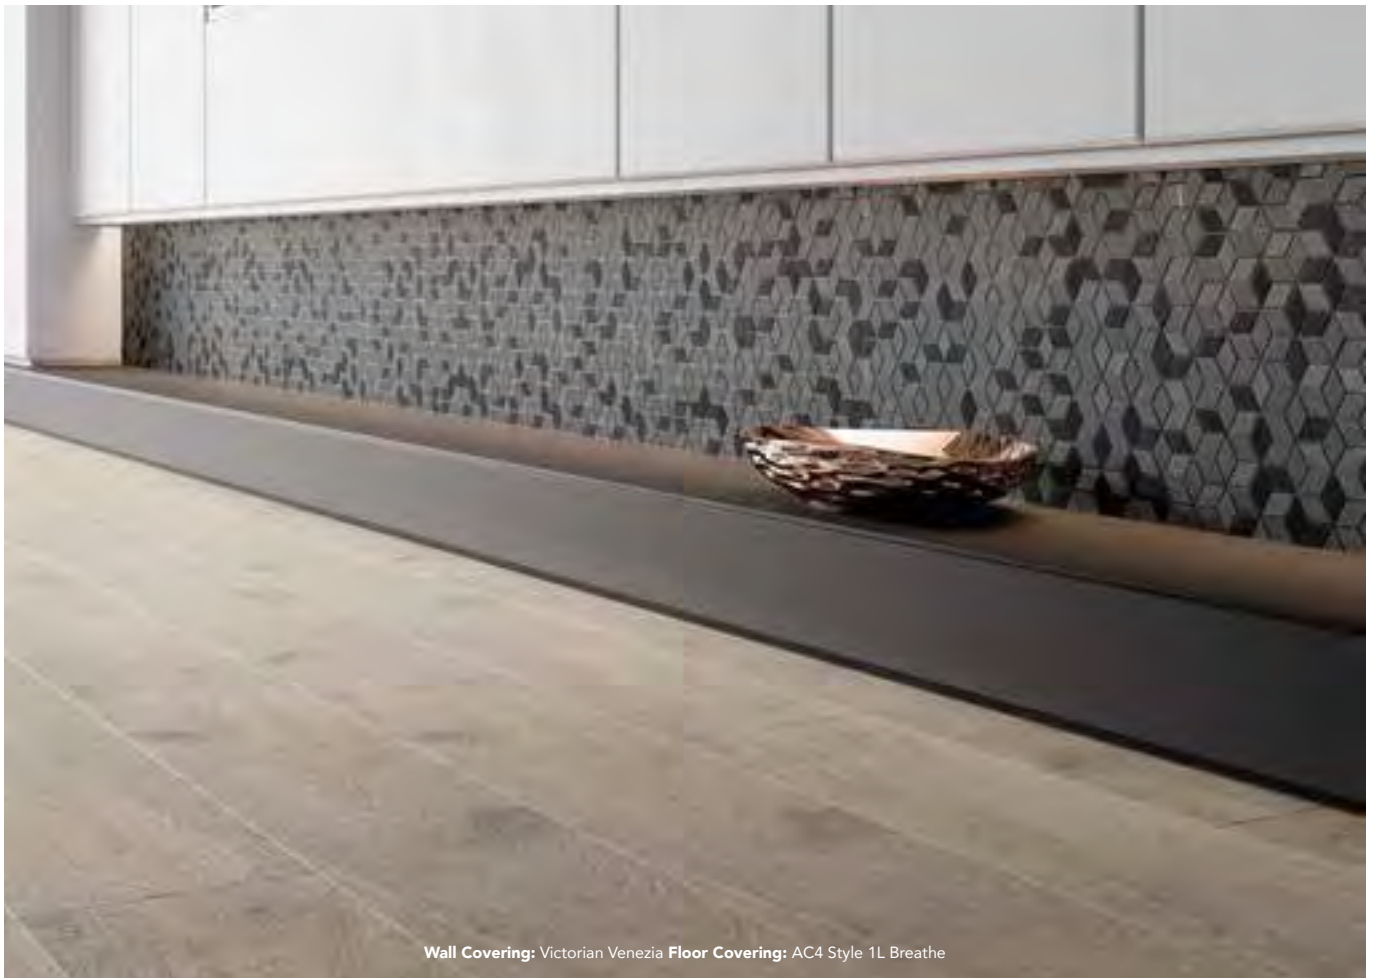

Wall Covering: Victorian Venezia Floor Covering: AC4 Style 1L Breathe