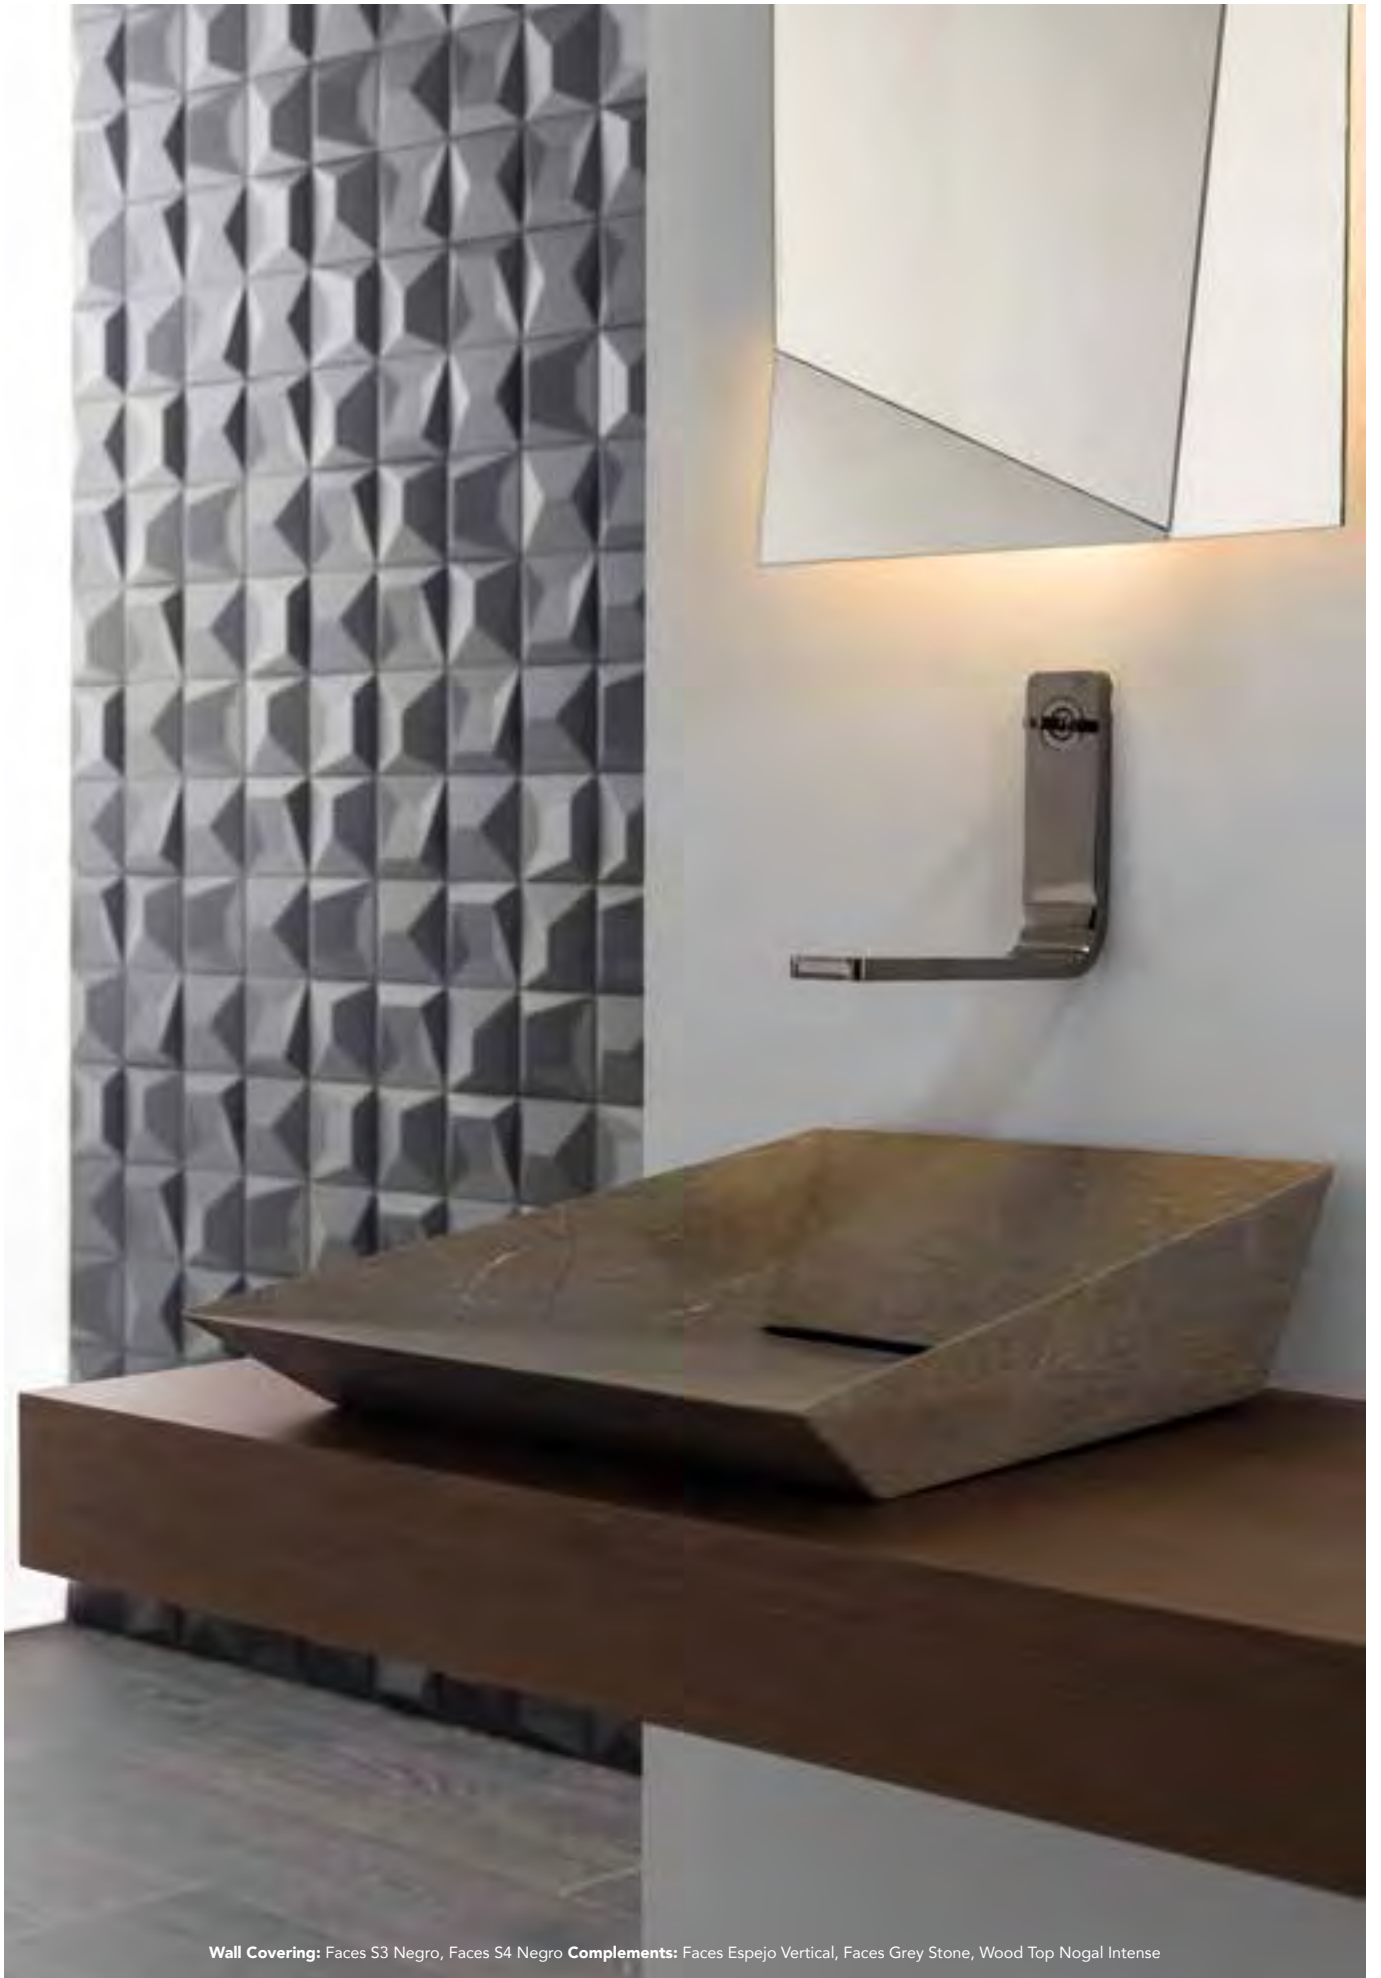

FACES
by Ramón Esteve

Bathrooms

Wall Covering: Faces S3 Negro, Faces S4 Negro **Complements:** Faces Espejo Vertical, Faces Grey Stone, Wood Top Nogal Intense