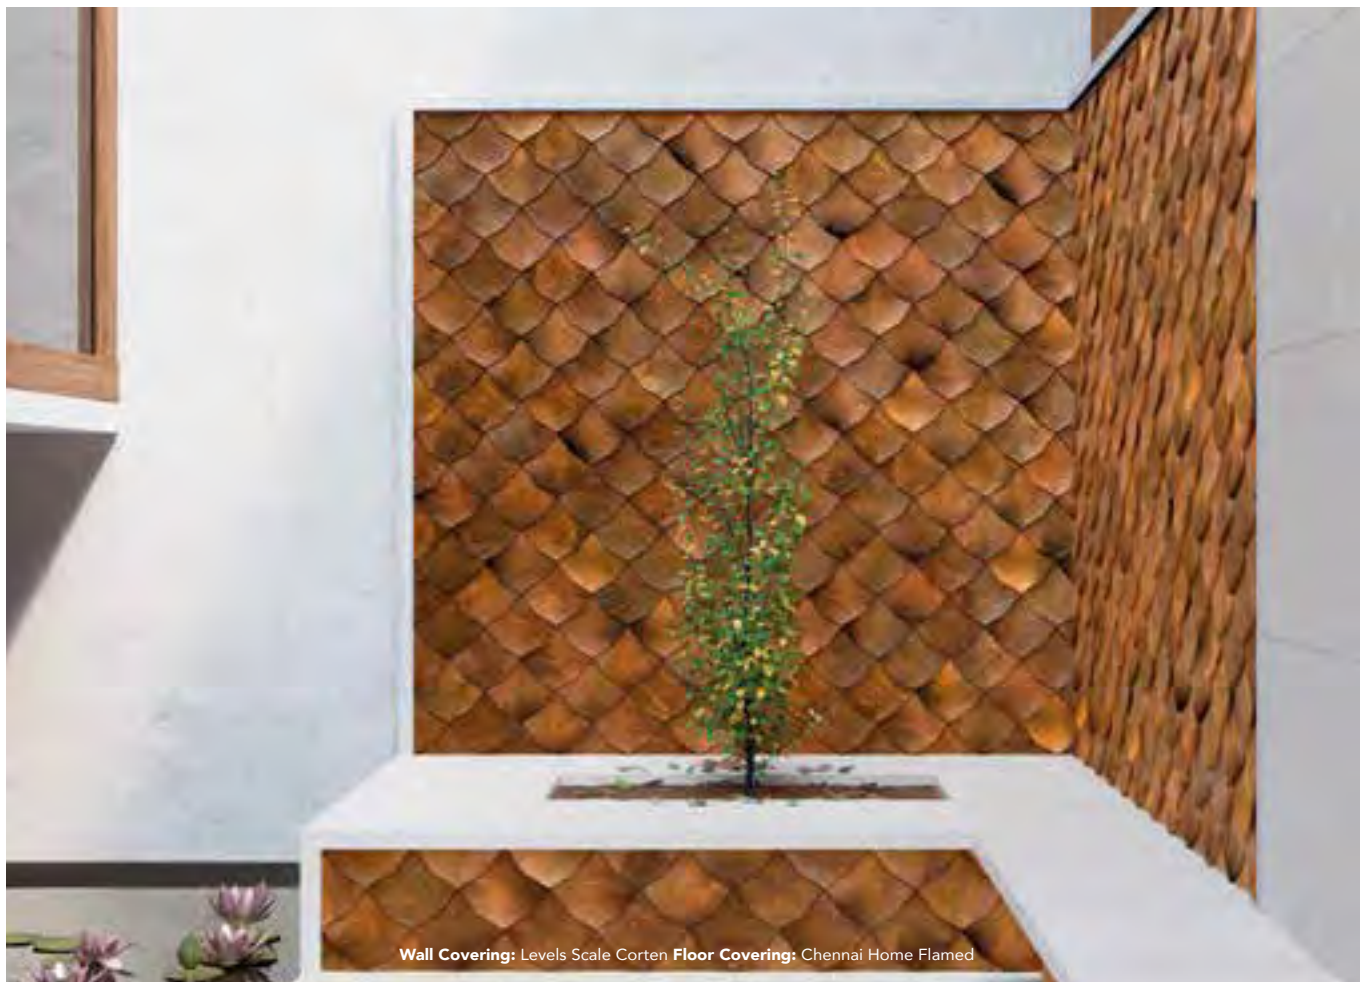

Mosaics

Wall Covering: Levels Scale Corten Floor Covering: Chennai Home Flamed

STONE MOSAICS - LEVELS

LEVELS SCALE DESERT

22,1cm x 23,5cm x 0,9-3,3cm
 8 11/16" x 9 1/4" x 3/8"-1 5/16"
 100297446
 G-111

CEMENT / CEMENTO / CIMENT