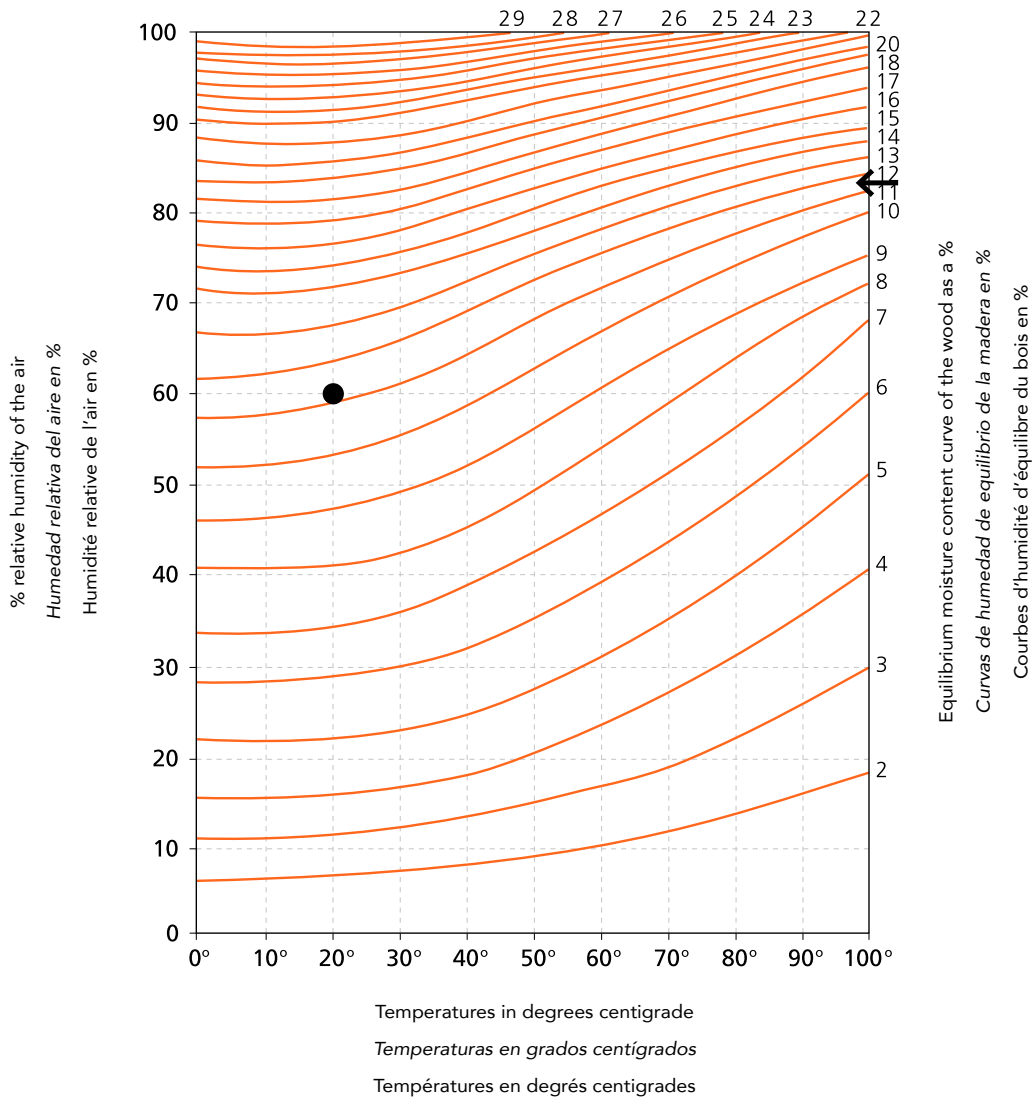

HYGROSCOPIC EQUILIBRIUM MOISTURE CONTENT OF WOOD / HUMEDAD EQUILIBRIO HIGROSCÓPICO DE LA MADERA / HUMIDITÉ ÉQUILIBRE HYGROSCOPIQUE DU BOIS

Natural Wood

The Kollman Calculator is a value that determines the hygroscopic equilibrium of wood. Taking into account the relative humidity and temperature levels in the room, we can determine the wood's internal moisture content, which tells us whether it has the optimal conditions for installation. For example, in a property whose hygrometric conditions are: RH 60% and temperature 20°C, the moisture content of the wood should range from 11% to 12%. Any value above or below this range indicates that the wood is being subjected to stress, which may cause deformations or cracks in the boards.

El Abaco de Kollman es un valor que marca el equilibrio higroscópico de la madera. Teniendo en cuenta los datos de la humedad relativa y temperatura de la estancia podemos saber la humedad interna de la madera, que nos marcará si ésta tiene las condiciones óptimas para ser instalada. Por ejemplo, en una vivienda cuyas condiciones higrométricas son: Hr 60% y T 20°C; la humedad de la madera debe oscilar entre el 11% y 12%. Cualquier valor que esté por encima o por debajo de este resultado indica que la madera está sometida a estrés, lo que puede provocar deformaciones o grietas en las tablas.

L'abaque de Kollman est une valeur qui définit l'équilibre hygroscopique du bois. En tenant compte de l'humidité relative et la température d'une pièce, on peut déterminer l'humidité interne du bois, ce qui permet de savoir si ses conditions sont optimales la pose. Par exemple, dans une habitation présentant les conditions hygrométriques suivantes: Hr = 60% et T = 20°C; l'humidité du bois doit varier entre 11% et 12%. Tout résultat non compris entre ces valeurs indique que le bois est soumis à des contraintes, ce qui peut entraîner des déformations ou des fissures des planches.