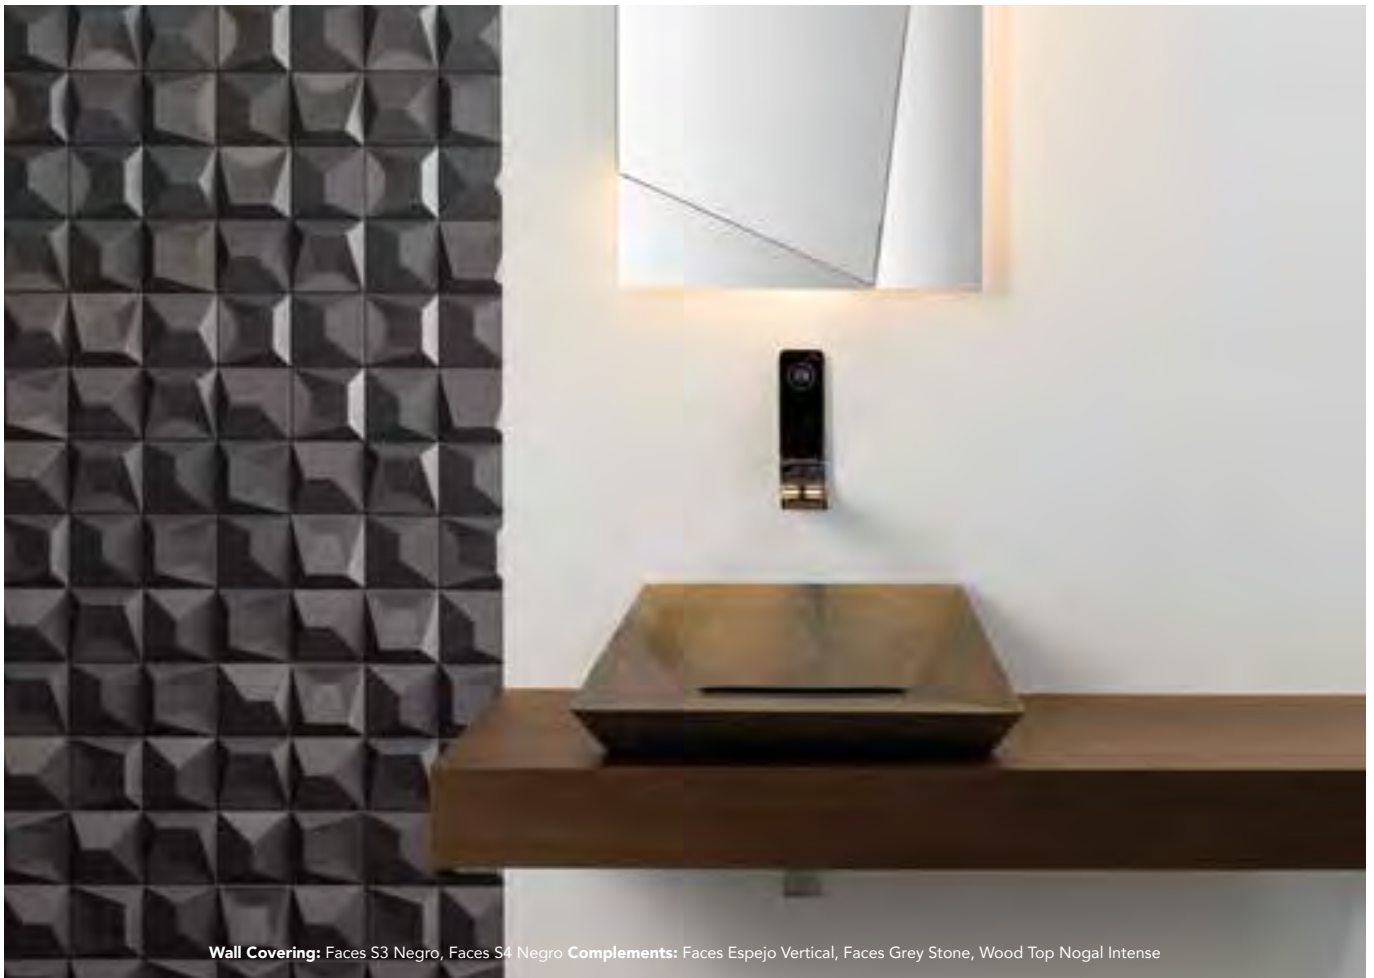

Wall Covering: Faces S3 Negro, Faces S4 Negro Complements: Faces Espejo Vertical, Faces Grey Stone, Wood Top Nogal Intense