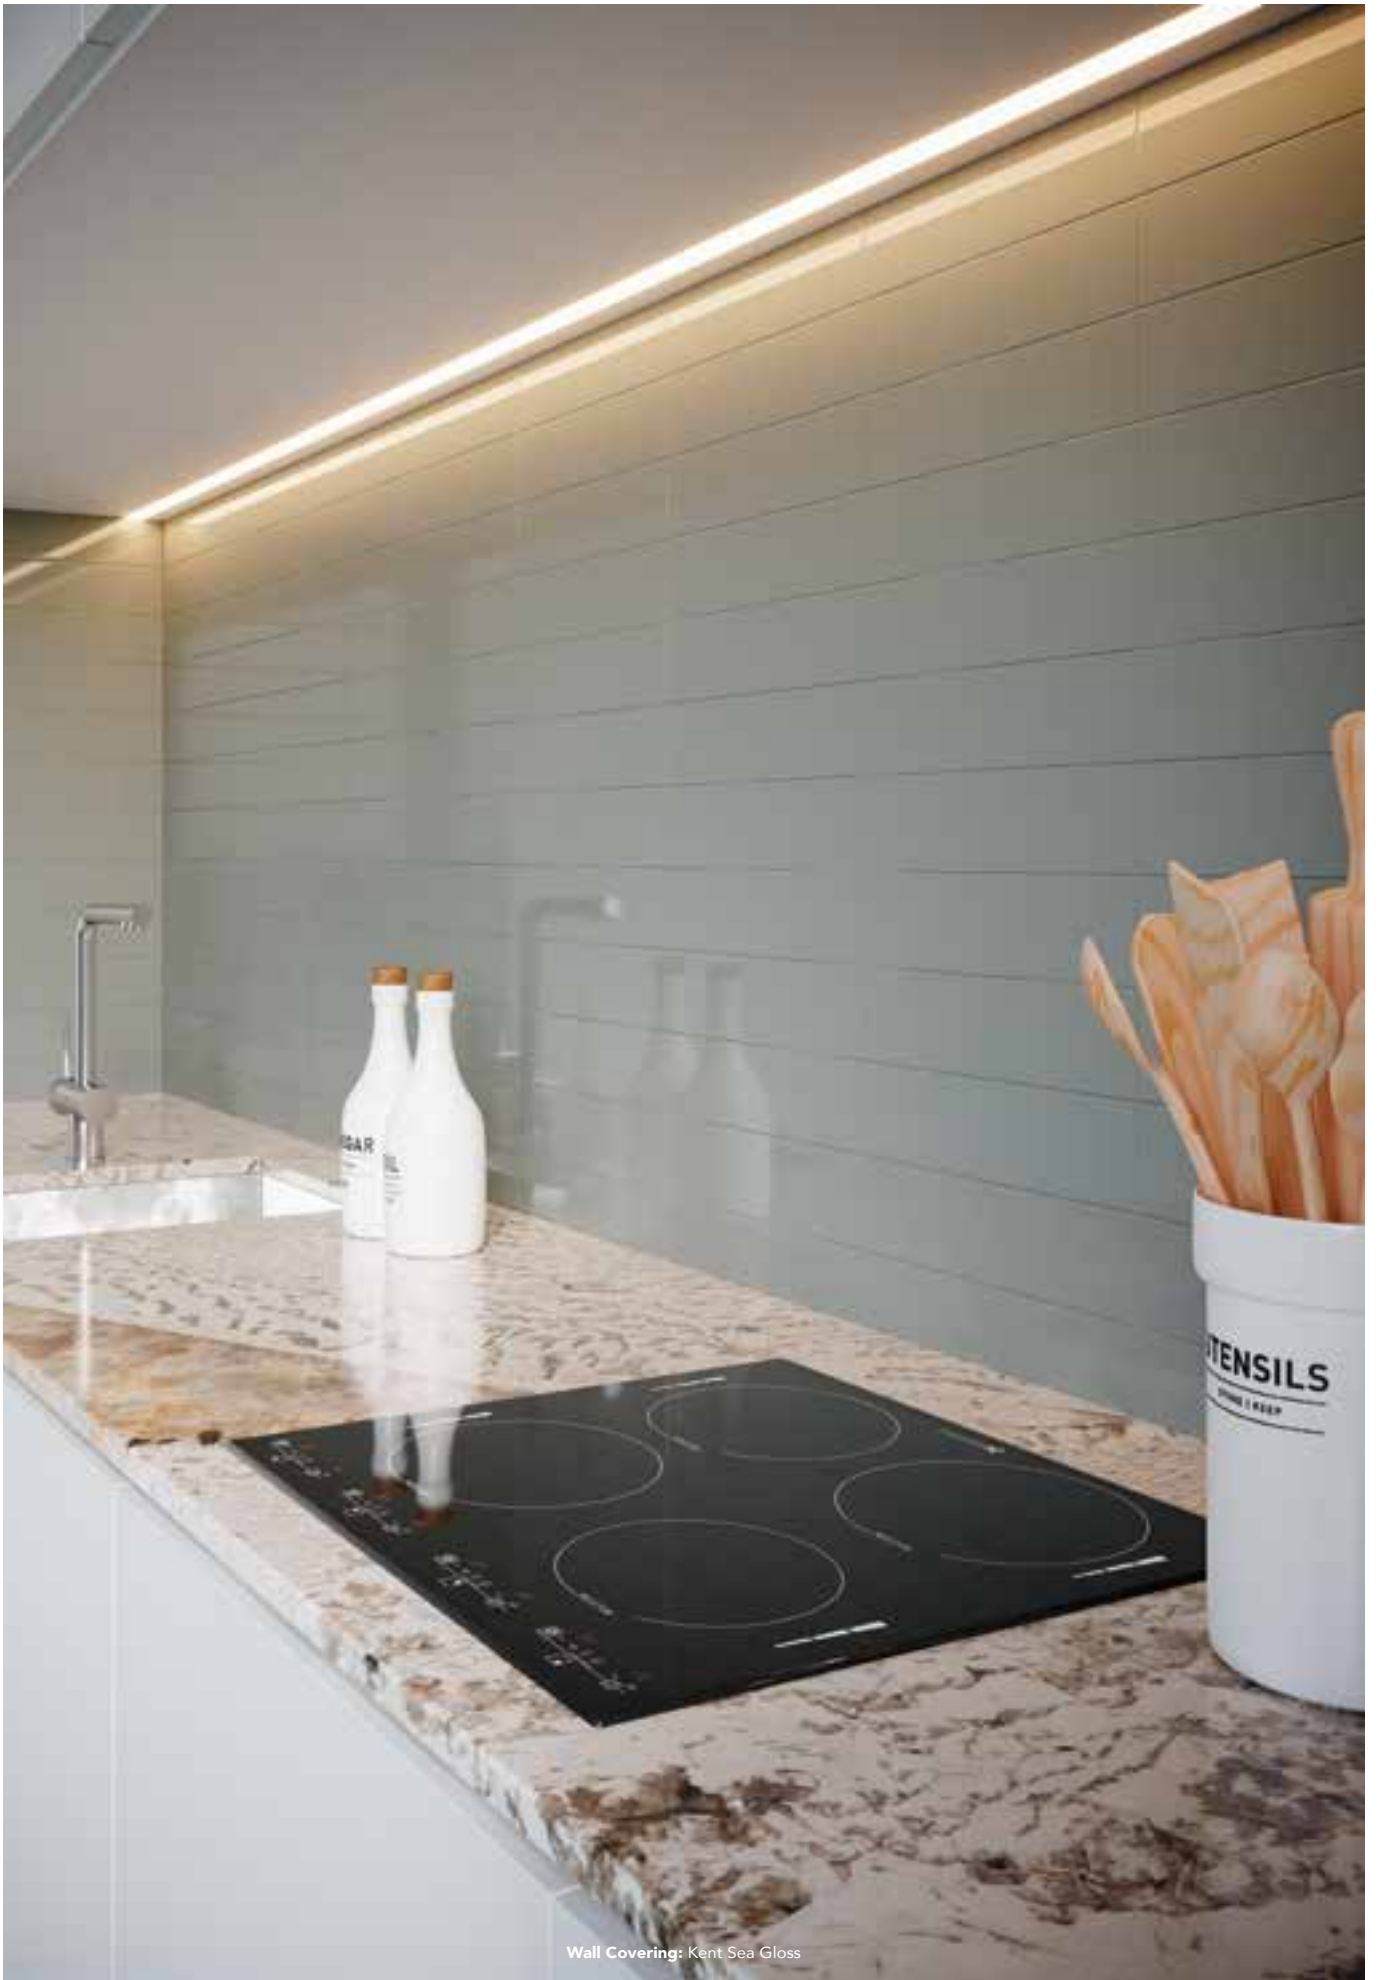

PCS	M ²	KG
24 x Cj	0,96 x Cj	14,952 x Cj
1440 x Pal	57,6 x Pal	897,12 x Pal

IBIZA

Wall Covering: Ibiza White

KENT

Ceramic Tiles

Wall Covering: Kent Sea Gloss

KENT

KENT CREAM GLOSS