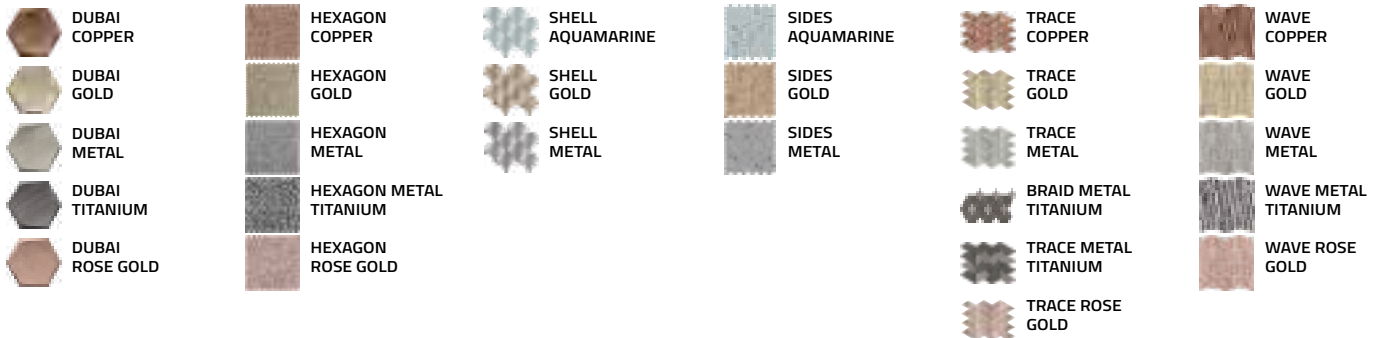

GRAVITY ALUMINIUM

p. 175 - 185