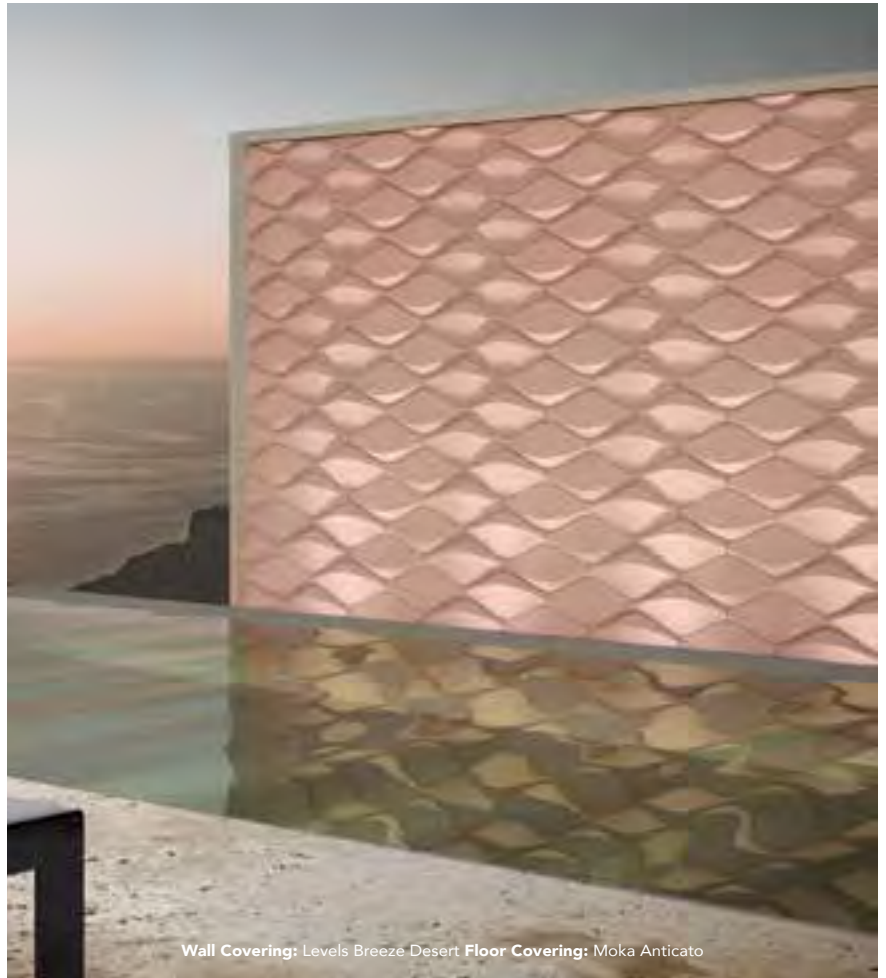

PCS	M ²	KG
7 x Cj	0,25 x Cj	7,71 x Cj
196 x Pal	7 x Pal	223,44 x Pal

Wall Covering: Levels Breeze Desert Floor Covering: Moka Anticato

STONE MOSAICS - LEVELS

LEVELS BREEZE GRAPHITE

16cm x 34,2cm x 2,2-4cm
 6 5/16" x 13 15/32" x 7/8"-1 5/8"
 100297465
 G-113