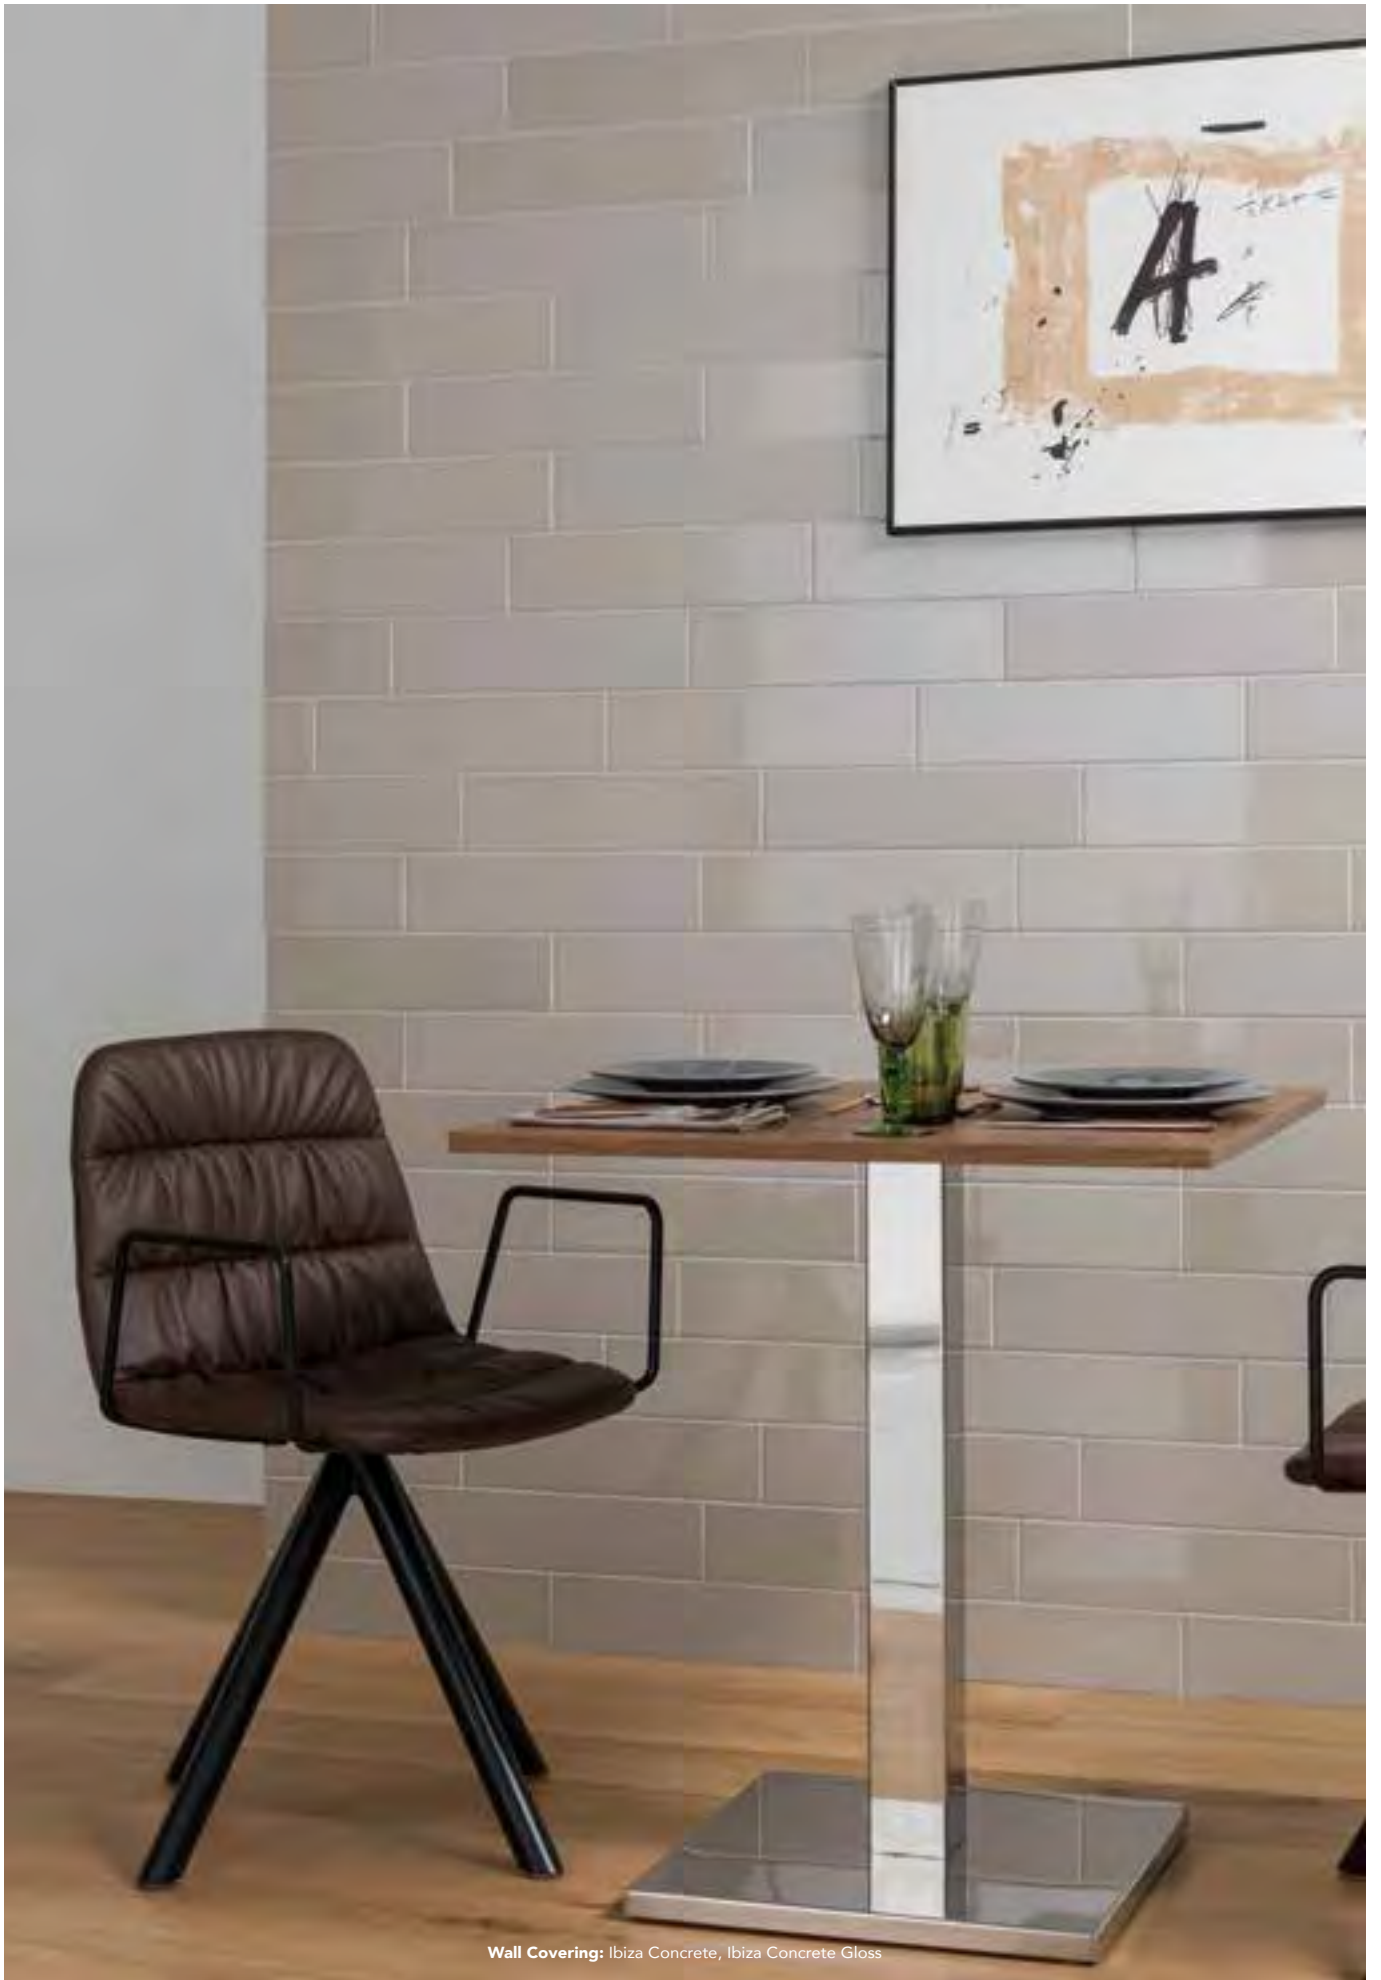

Wall Covering: Ibiza Concrete, Ibiza Concrete Gloss

IBIZA

IBIZA CONCRETE

10cm x 40cm x 0,9cm
 3 15/16" x 15 3/4" x 3/8"
 100313398
 G-226

Recommended Joint:
 COLORSTUK BEIGE N
 Recommended Adhesive:
 TIXOCEM PLUS