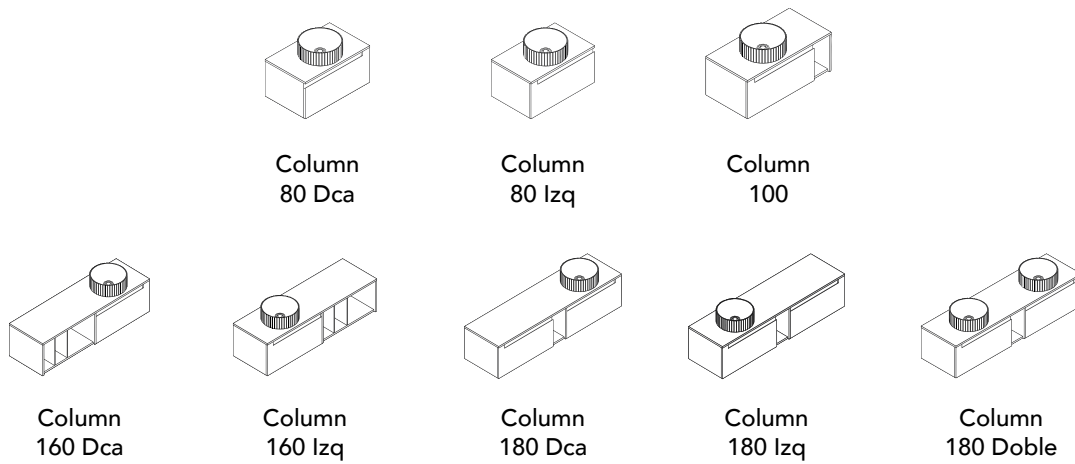

COLUMN CUSTOMIZED / COLUMN PERSONALIZADO / COLUMN PERSONALISÉES

by Yonoh

1 CHOOSE FURNITURE / ESCOJA MUEBLE / CHOISISSEZ VOTRE MEUBLE

2 CHOOSE MIRROR / ESCOJA ESPEJO / CHOISISSEZ VOTRE MIROIR

Simple

No Mirror
Sin Espejo
Sans Miroir

3 CHOOSE STONE / ESCOJA PIEDRA / CHOISISSEZ VOTRE PIERRE

Habana Dark

Neve Di Carrara

Persian White

4 CHOOSE WOOD / ESCOJA MADERA / CHOISISSEZ VOTRE BOIS

Nogal Seda

Roble Alba

Roble Blanco

Roble Noche

5 EXAMPLE / EJEMPLO / EXEMPLE