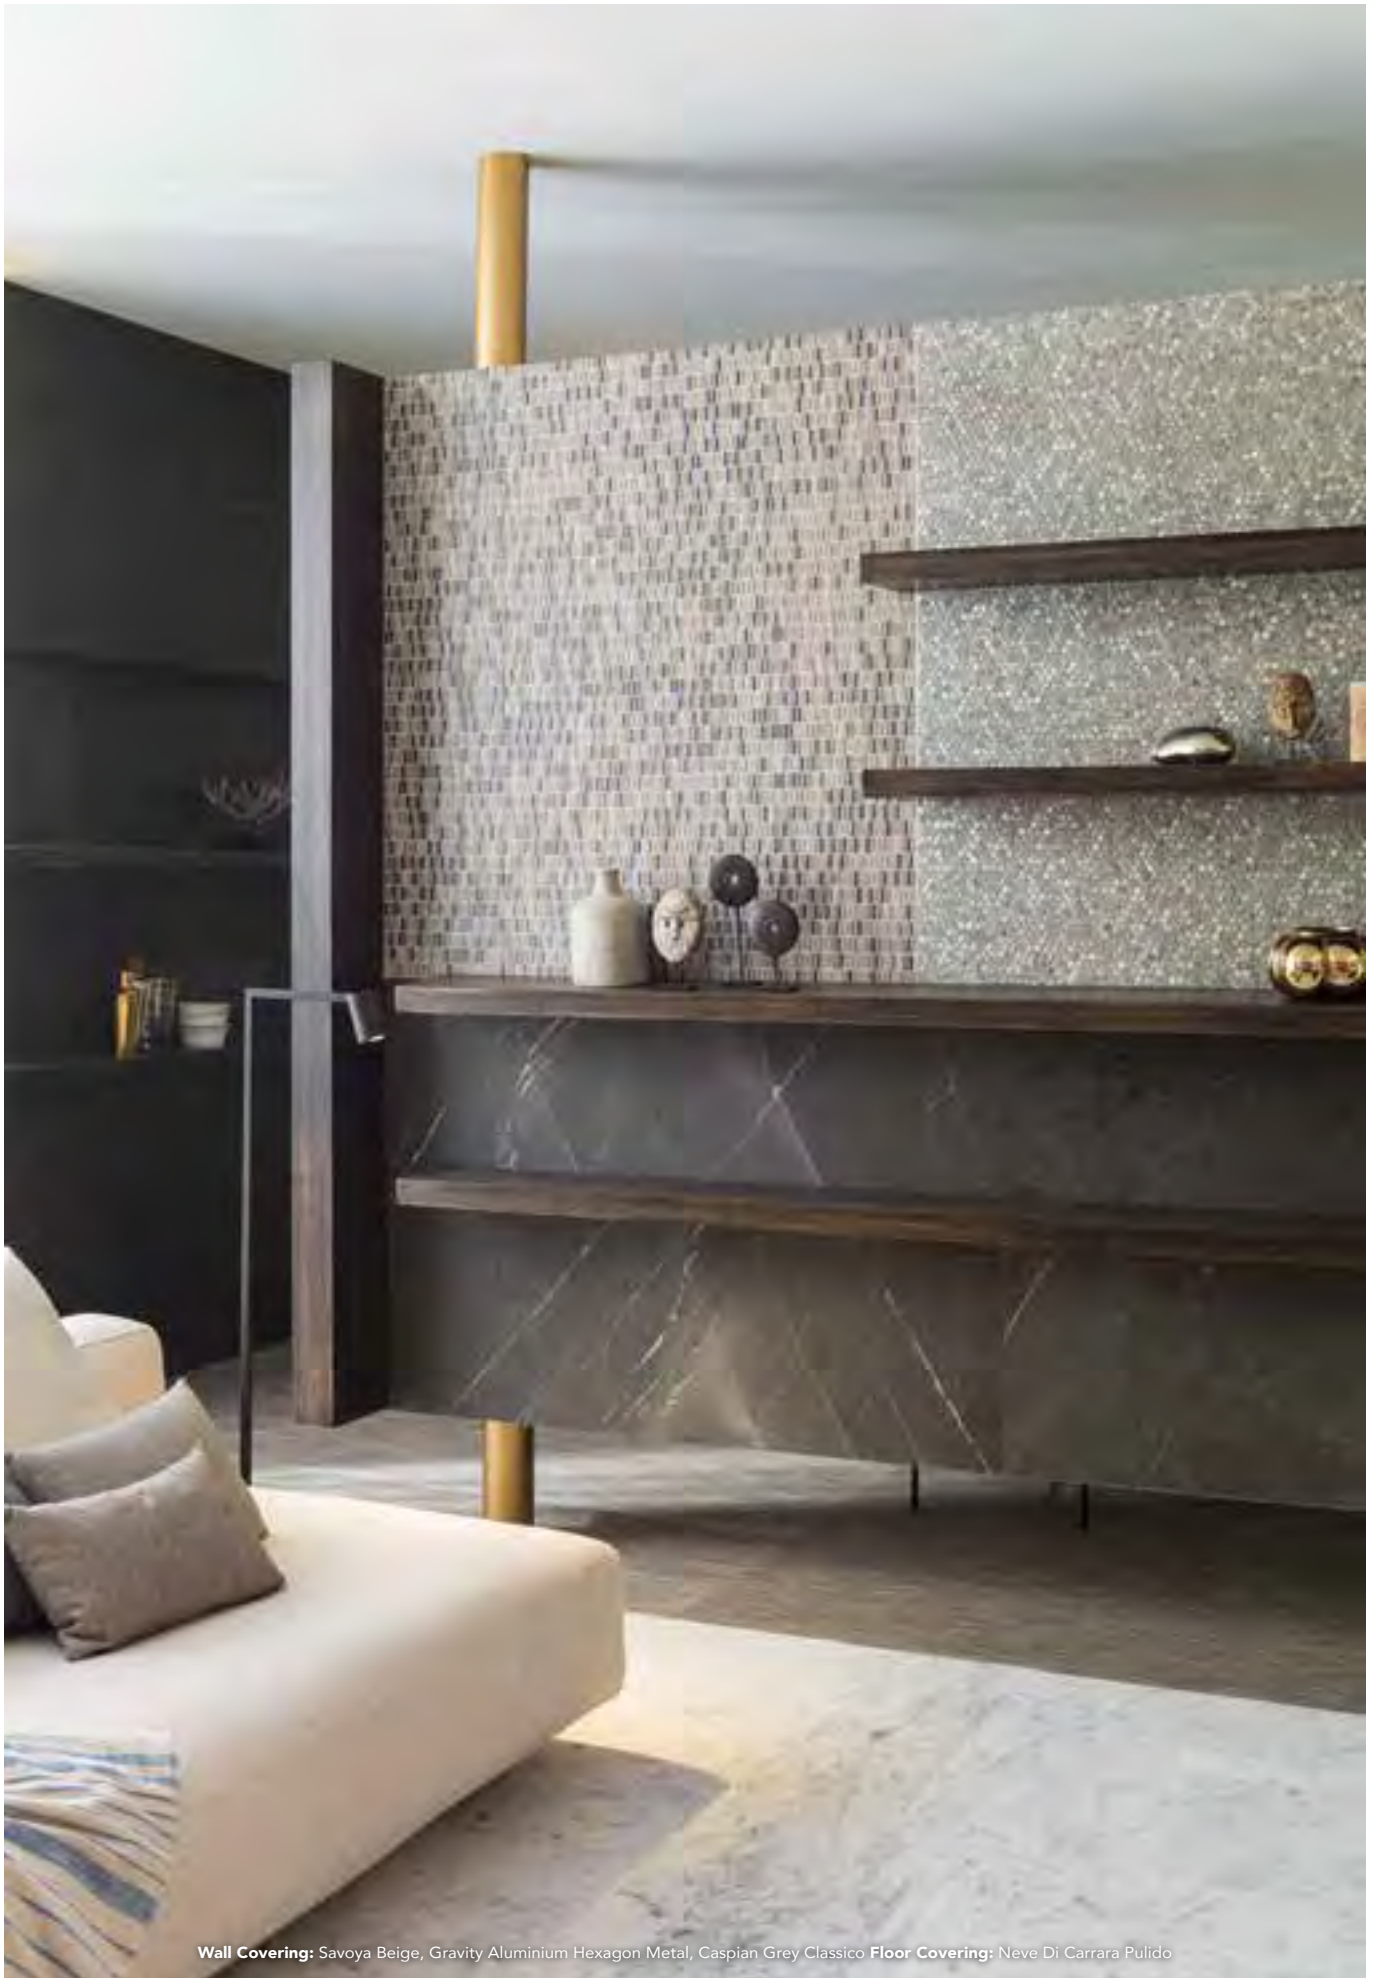

Wall Covering: Savoia Beige, Gravity Aluminium Hexagon Metal, Caspian Grey Classico Floor Covering: Neve Di Carrara Pulido

MIX MOSAICS - TREASURES

TREASURES BRONZE EMPERADOR

(1,2cm x 2cm) 29,8cm x 30,6cm x 0,8cm
 (15/32" x 25/32") 11 23/32" x 12 1/16" x 5/16"
 100104001
 G-135