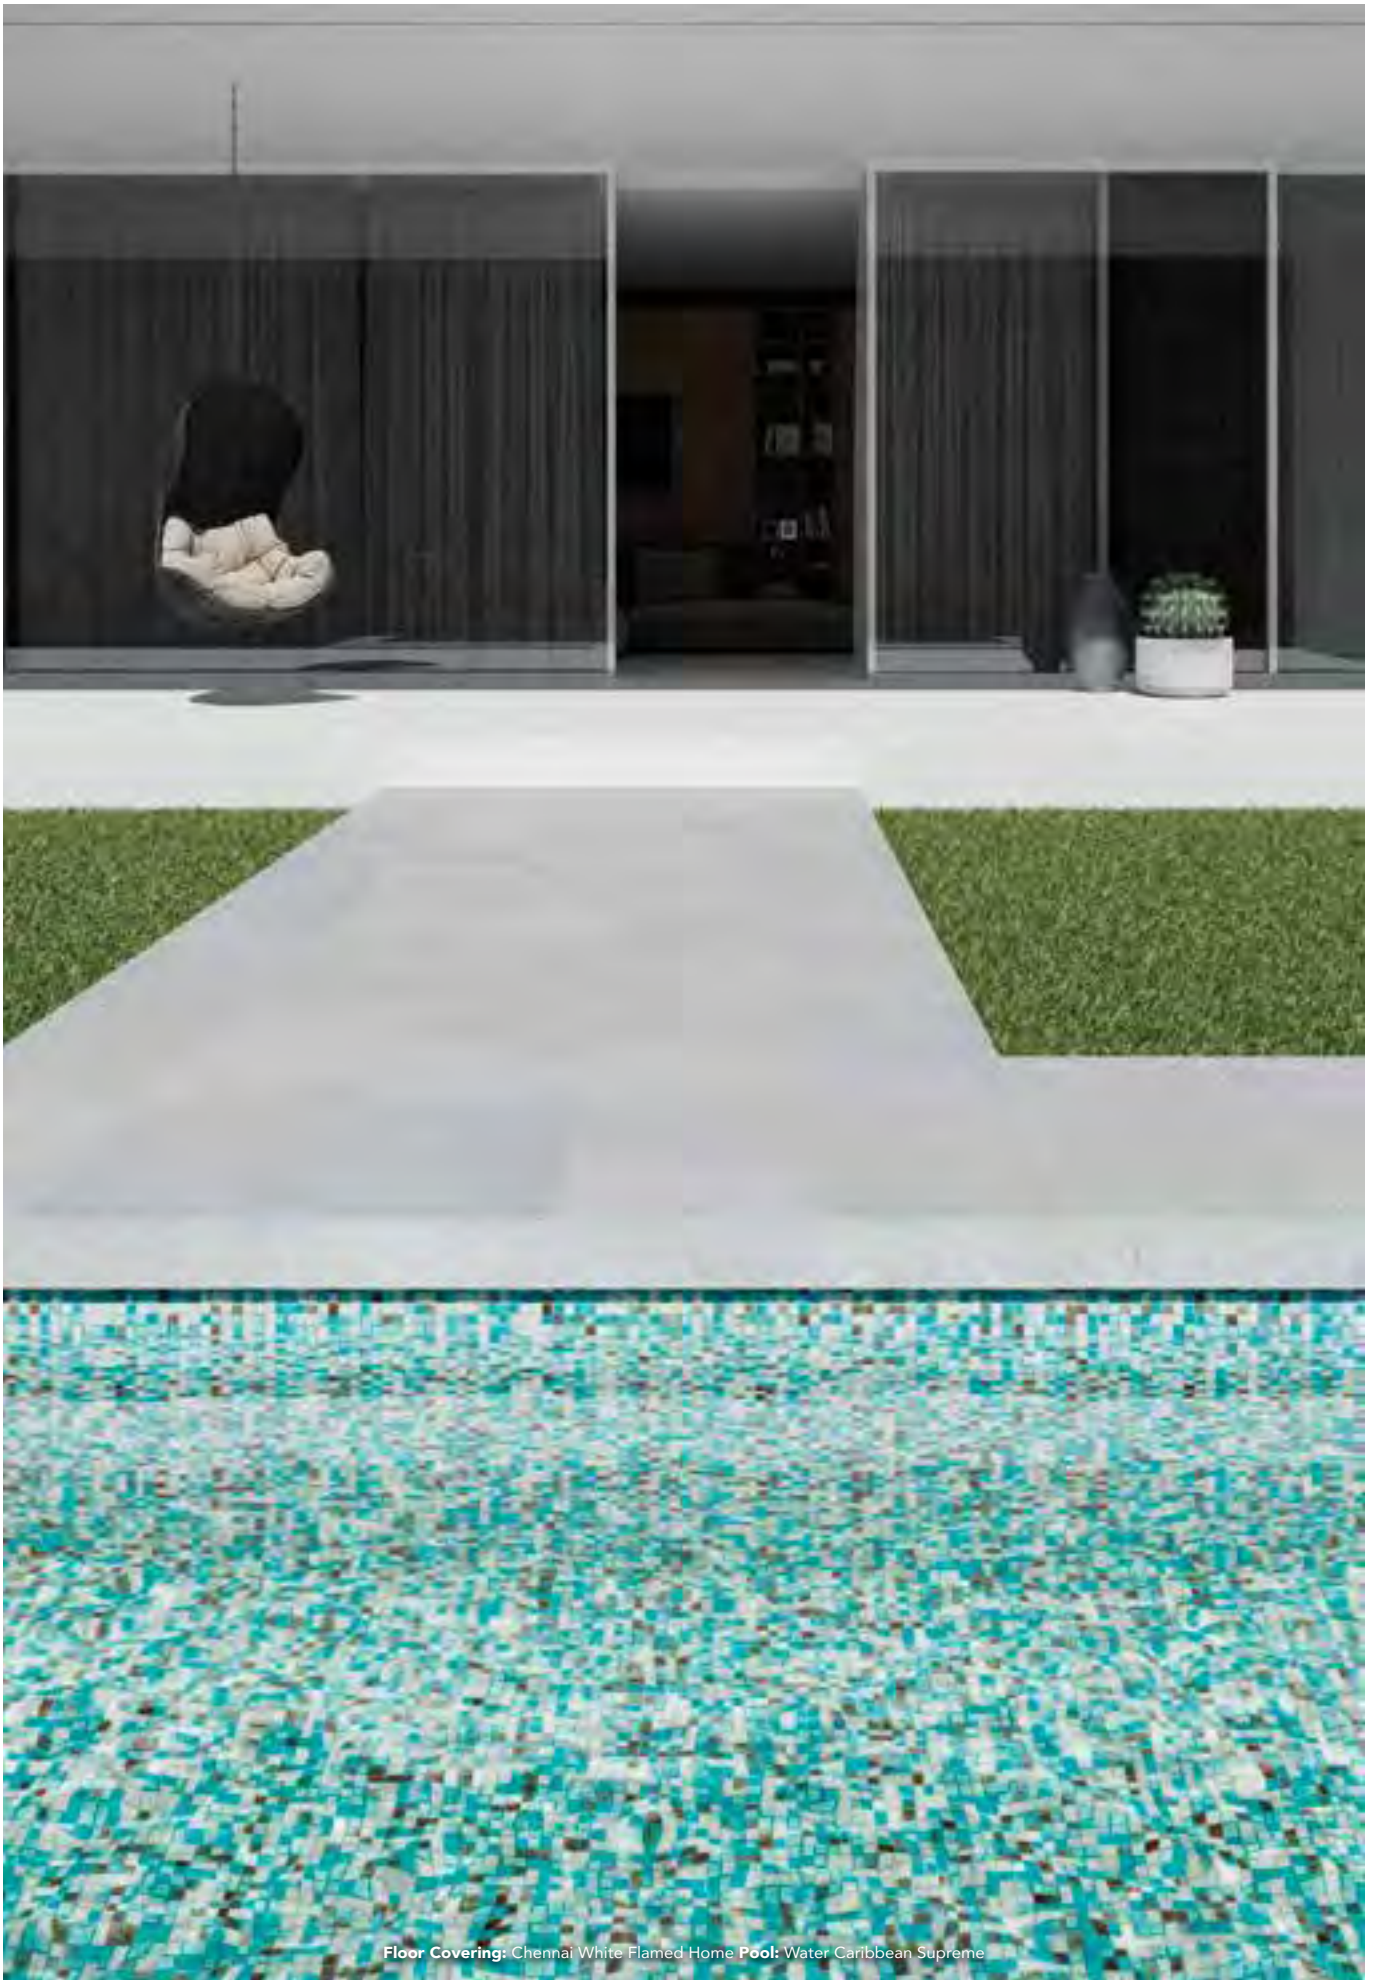

WATER MOSAICS

Mosaics

Floor Covering: Chennai White Flamed Home Pool: Water Caribbean Supreme