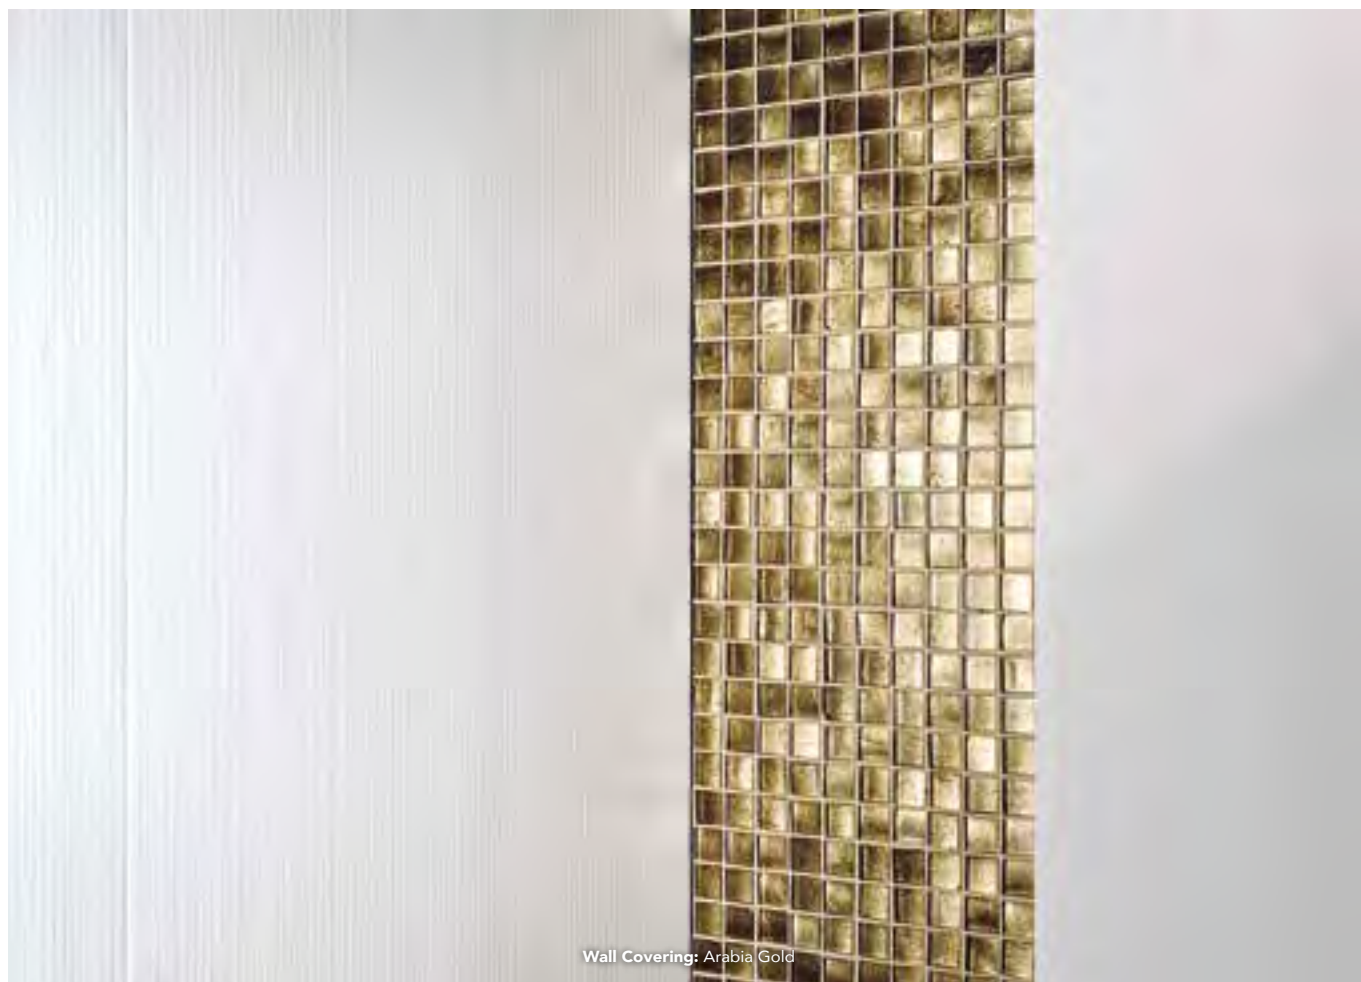

*Recommended Joint:
 COLORSTUK BLANCO N

*Recommended Adhesive:
 POLITECH PREMIUM COMP. A+B

PCS	M ²	KG
20 x Cj	1,74 x Cj	13 x Cj
1200 x Pal	104,4 x Pal	807,6 x Pal

Wall Covering: Arabia Gold

GLASS MOSAICS - BEZEL