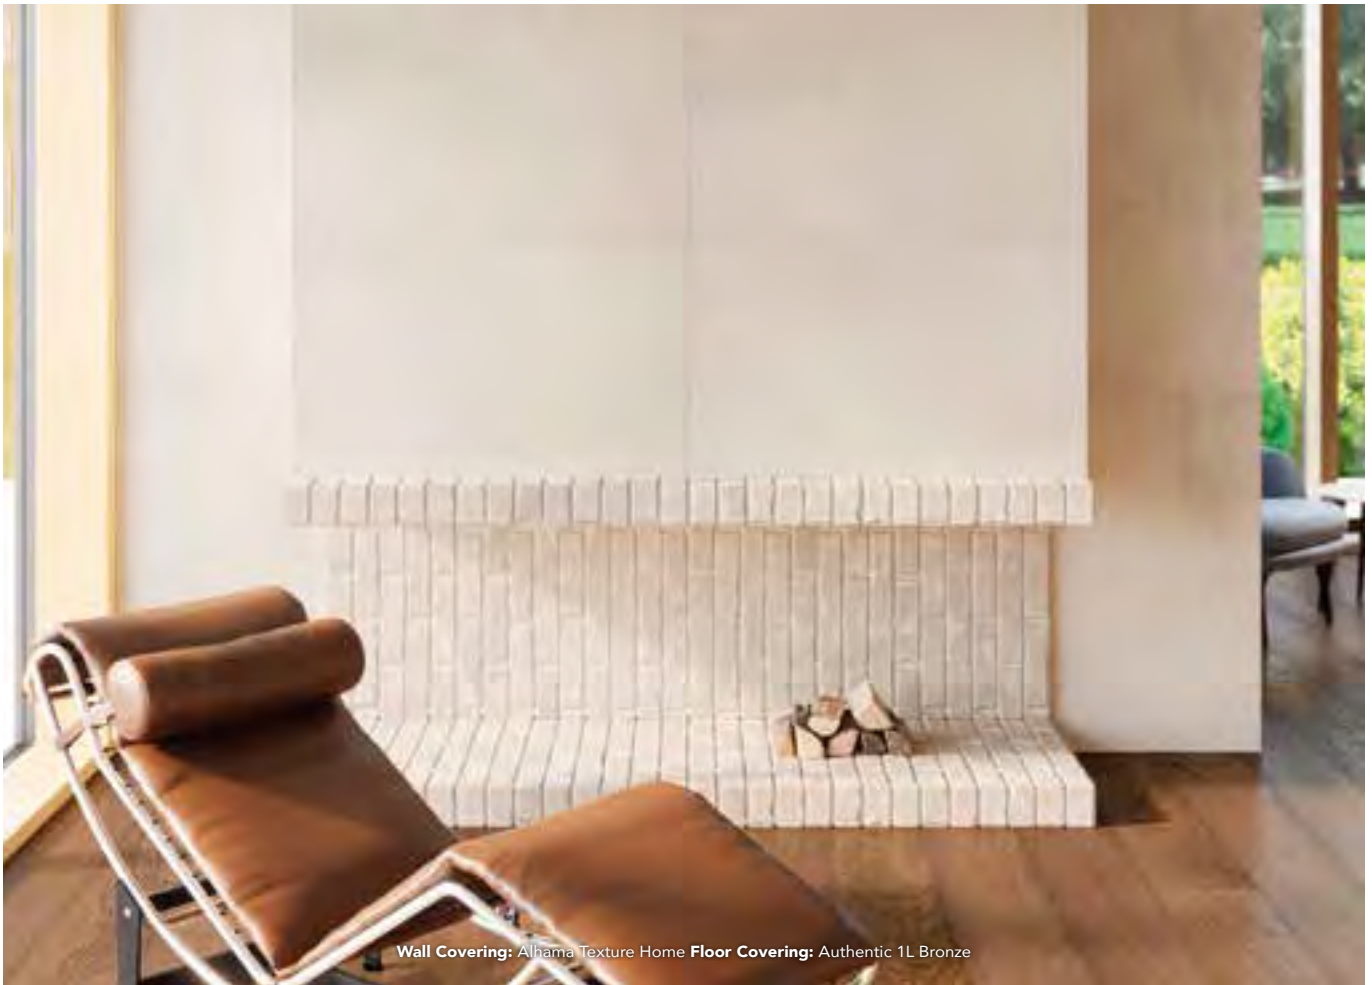

Recommended Joint (Classico):
COLORSTUK RAPID BLANCO N
Recommended Joint (Pulido):
COLORSTUK ESPECIAL N WHITE
Recommended Adhesive:
SUPER-ONE N BLANCO

MARBLE / MÁRMOL / MARBRE

Wall Covering: Alhama Texture Home Floor Covering: Authentic 1L Bronze